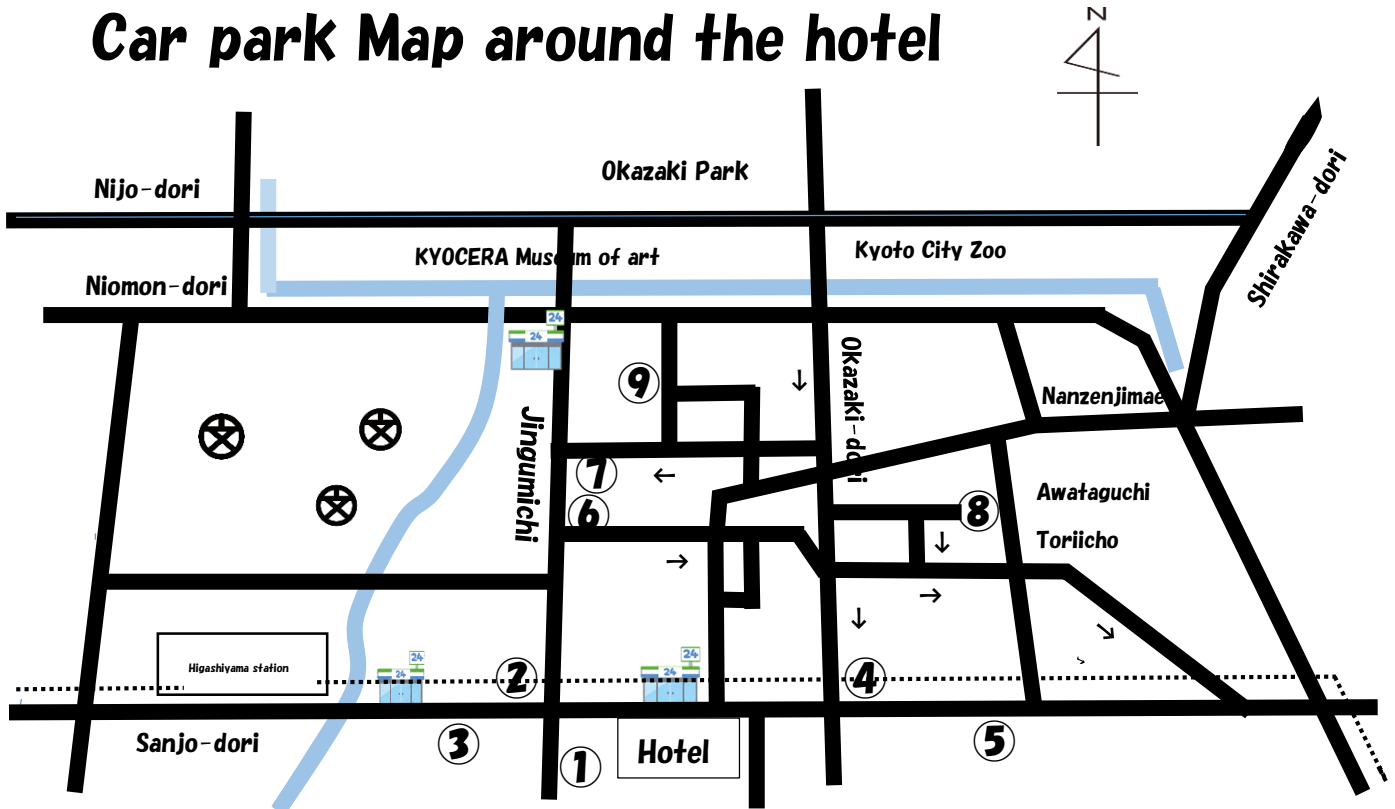

Car park Map around the hotel

① BooBooPark Sanjo Jingumichi

19 spaces, 3 min on foot
【Basic fee】 8:00~22:00
 Weekdays: 200 yen/30 min
 Weekends/Holidays: 300 yen/20 min
 (No maximum fee during day time)
 22 : 00~8 : 00 : 100 yen/60 min
【Maximum fee】
 Weekdays 1,200 yen
 *except for weekends and holidays
 Night time 500 yen *No restriction on days

② Concept Sakizou Jingu parking

9 spaces, 3 min on foot
【Basic fee】 20 min/200 yen for all day
【Maximum fee】 1,000 yen up to 12 hours
 after storing
 1,500 yen up to 12 hours after storing
 on weekends and holidays

③ Times Sanjo Jingumichi

8 spaces, 3 min on foot
【Basic fee】 8:00~18:00
220 yen/30 min
18:00~8:00 110yen/60min
【Maximum fee】 1,500yen
up to 24 hours after storing.
18:00~8:00 400 yen

④ Concept Keage Parking

3 spaces, 5 min on foot
【Basic fee】
8:00~23:00 200 yen/20 min
23:00~8:00 100 yen/60 min

⑤ Concept Sanjo Hiromichi parking

10 spaces, 5 min on foot
【Basic fee】
 8 : 00~23 : 00 200 yen/20 min
 23 : 00~8 : 00 100 yen/60 min
【Maximum fee】